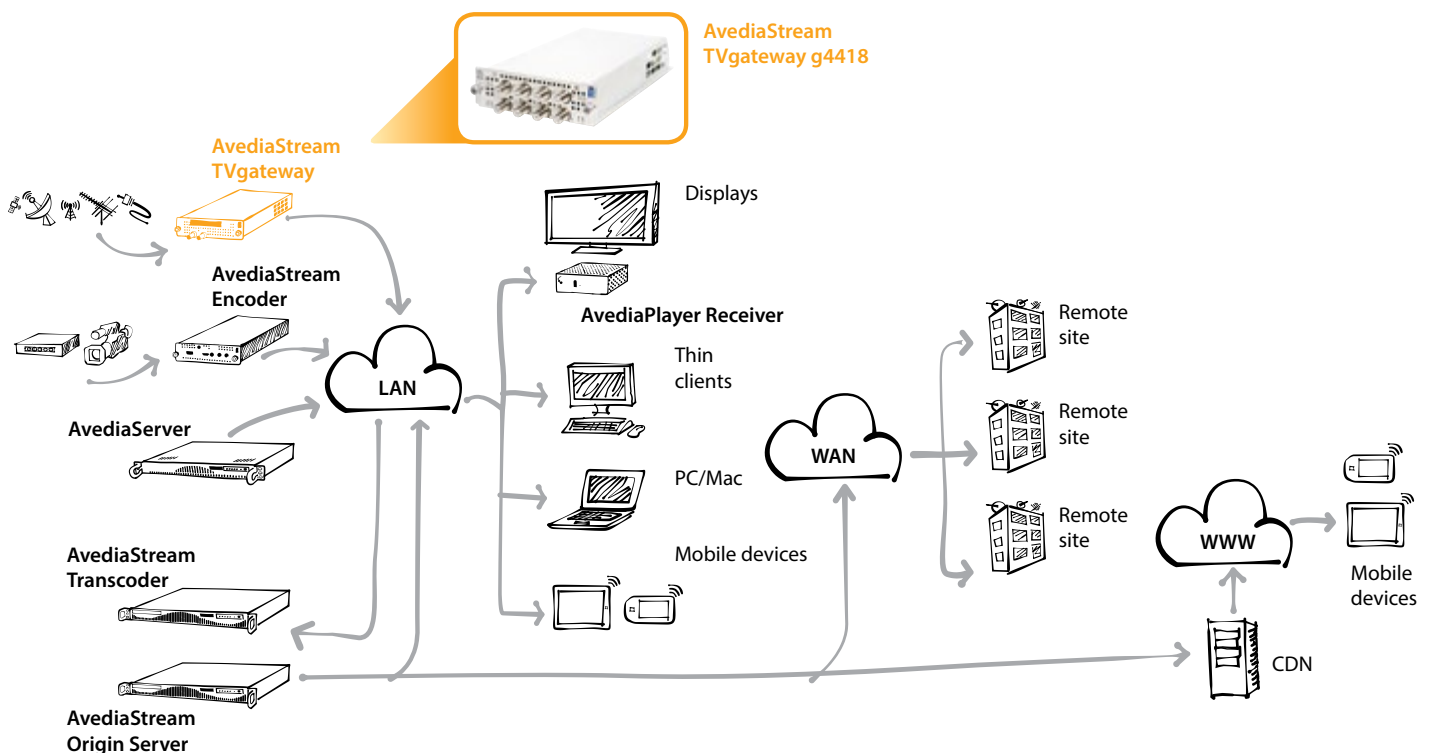

AvediaStream TVgateways

Stream hundreds of live TV and radio channels throughout your organization over your IP network

AvediaStream TVgateways capture live digital TV and radio from any terrestrial, satellite or cable source and stream it directly across an IP network. TVgateways supply multiple channels at any resolution, including 4K, from a single blade, delivering low cost and power consumption per channel.

Exterity TVgateways provide high density and extended functionality. A single TVgateway blade can deliver all UK Freeview channels from eight different multiplexes.

Benefits of AvediaStream TVgateways:

- Support the widest range of digital TV standards: DVB-T/ T2, DVB-C/C2, DVB-S/S2, ATSC, Clear QAM, ASI
- IP multicast streaming enables delivery to an unlimited number of endpoints
- Support SD, HD, 4K, Ultra HD and HEVC broadcast streams
- Deliver complete content protection to help match broadcaster or security requirements
- De-scramble encrypted content using standard Conditional Access Modules (CAMs)
- Hassle free, intuitive set-up and an easy-to-manage web interface offer extensive control and monitoring
- Blade-into-Chassis design provides a highly reliable modular solution with 'Hot Swapping' ability
- Reliable low cost and energy-efficient power consumption per channel

Deliver Content Securely

Broadcasters, media operators and organizations need to safeguard content streamed via their enterprise IP video system and protect the material from illegal copying and distribution. Exterity solutions can ensure complete system wide content protection with built in SecureMedia® or Samsung LYNK™ encryption.